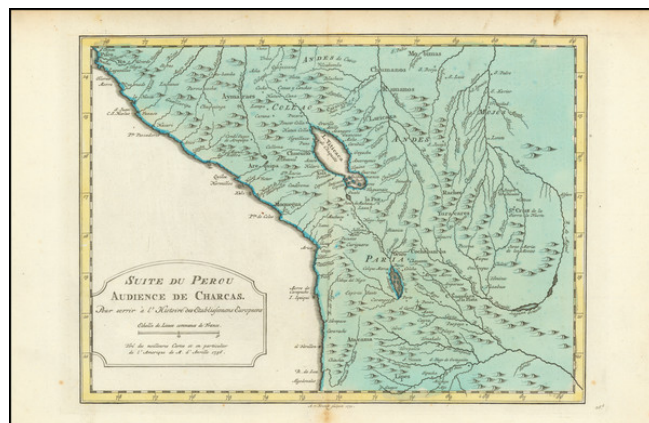

Barry Lawrence Ruderman Antique Maps Inc.

7407 La Jolla Boulevard
La Jolla, CA 92037

www.raremaps.com

(858) 551-8500
blr@raremaps.com

Suite De Perou Audience De Charcas . . . 1756

Stock#: 101288
Map Maker: Krevelt
Date: 1771
Place: Amsterdam
Color: Hand Colored
Condition: VG
Size: 12 x 8.5 inches
Price: \$ 145.00

Description:

Detailed map of Peru, centered on Lake Titicaca.

Scarce Dutch map, based upon an earlier map by D'Anville.

Detailed Condition: