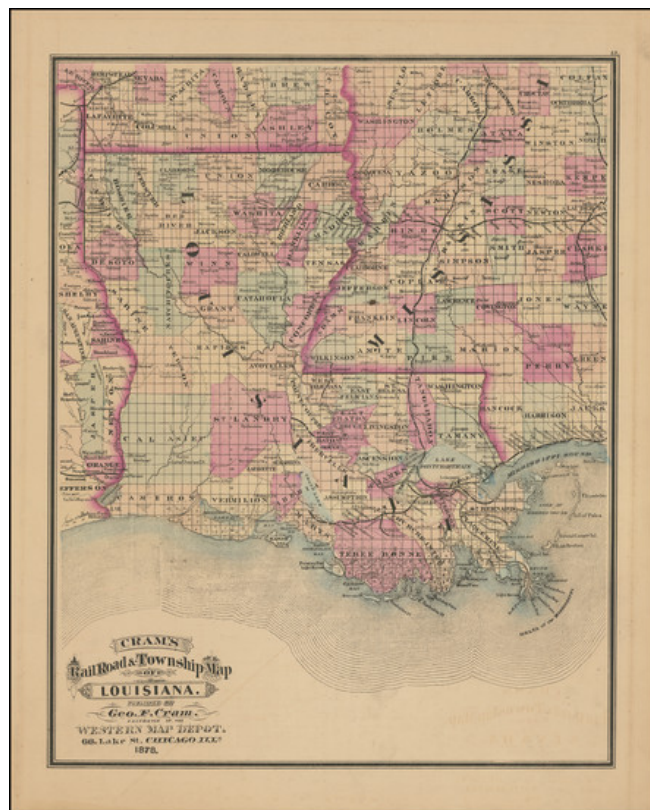

## Cram's Rail Road & Township Map of Louisiana

**Stock#:** 101212  
**Map Maker:** Cram  
**Date:** 1878  
**Place:** Chicago  
**Color:** Hand Colored  
**Condition:** VG  
**Size:** 14 x 18 inches  
**Price:** \$ 295.00

### Description:

Rare atlas map of Louisiana issued by George F. Cram in Chicago in 1878.

This map appeared in Cram's railroad atlases early in his career.

This is the first time we have handled the map (1992-2024).

### Detailed Condition:

Lithograph with original hand-color on 19th century wove paper. Archivaly backed with a thin layer of tissue.