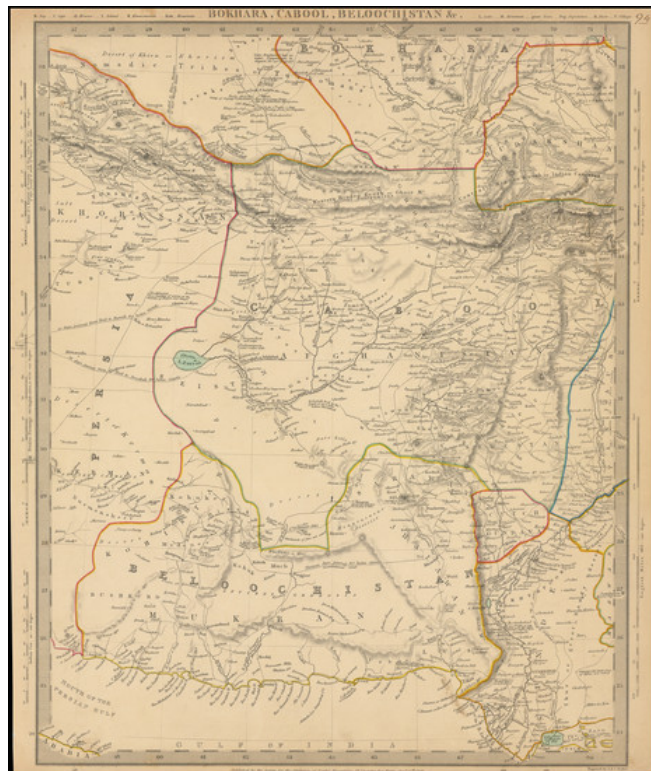

Barry Lawrence Ruderman Antique Maps Inc.

7407 La Jolla Boulevard
La Jolla, CA 92037

www.raremaps.com

(858) 551-8500
blr@raremaps.com

Bokhara, Cabool, Beloochistan &c.

Stock#: 101105
Map Maker: SDUK
Date: 1838
Place: London
Color: Outline Color
Condition: VG
Size: 12 x 15 inches
Price: \$ 145.00

Description:

Highly detailed regional map, covering primarily Afghanistan and neighboring regions.

Shows the overland routes through the region, along with towns, mountains, rivers and a host of other interesting details.