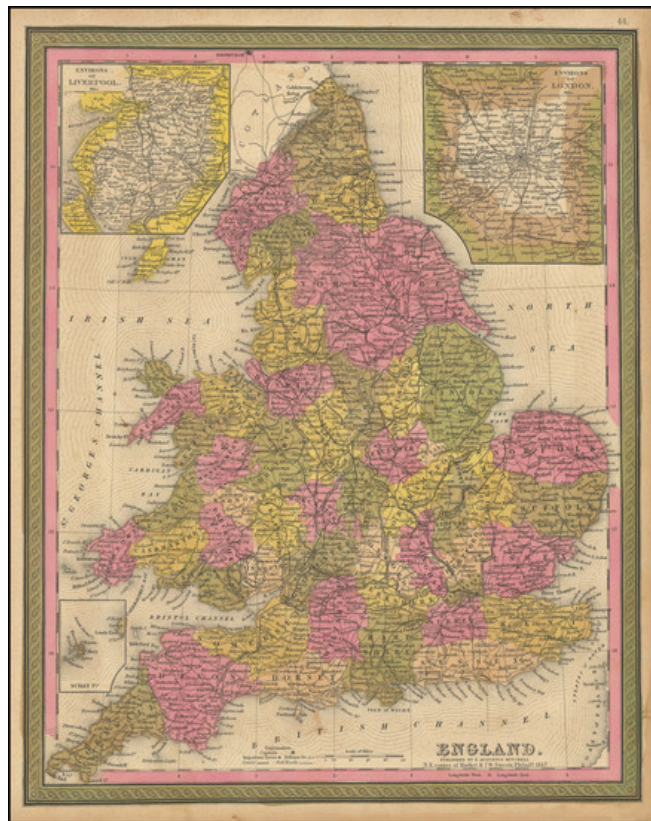

Barry Lawrence Ruderman Antique Maps Inc.

7407 La Jolla Boulevard
La Jolla, CA 92037

www.raremaps.com

(858) 551-8500
blr@raremaps.com

England

Stock#: 101100
Map Maker: Mitchell
Date: 1847
Place: Philadelphia
Color: Hand Colored
Condition: VG
Size: 12.5 x 15.5 inches
Price: \$ 145.00

Description:

Detailed map of England, published by SA Mitchell in Philadelphia.

The map is colored by the various counties and shows towns, roads, rivers, mountains, islands, etc.

Large inset of environs of London and Liverpool.