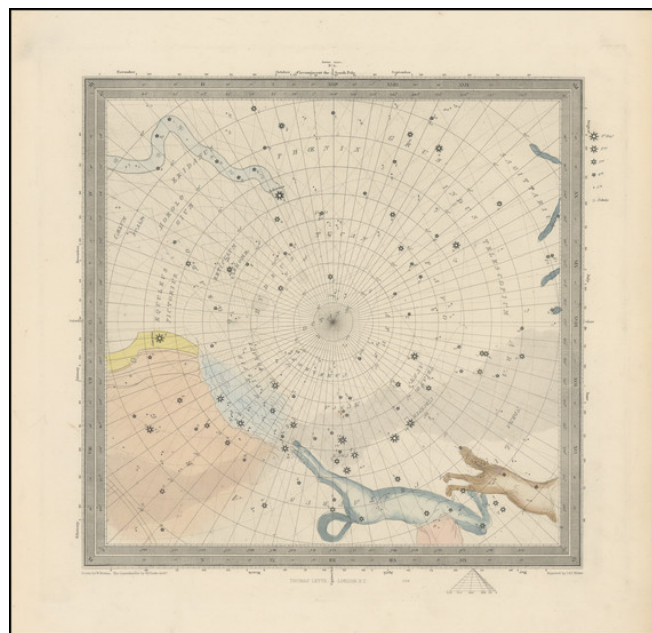

## Celestial Map (South Polar Hemisphere)

**Stock#:** 101092  
**Map Maker:** Letts & Son  
**Date:** 1870  
**Place:** London  
**Color:** Hand Colored  
**Condition:** VG  
**Size:** 10.5 x 11 inches (each)  
**Price:** \$ 145.00

### Description:

Decorative Celestial Chart, embellished with hand colored constellations visible in the southern hemisphere.