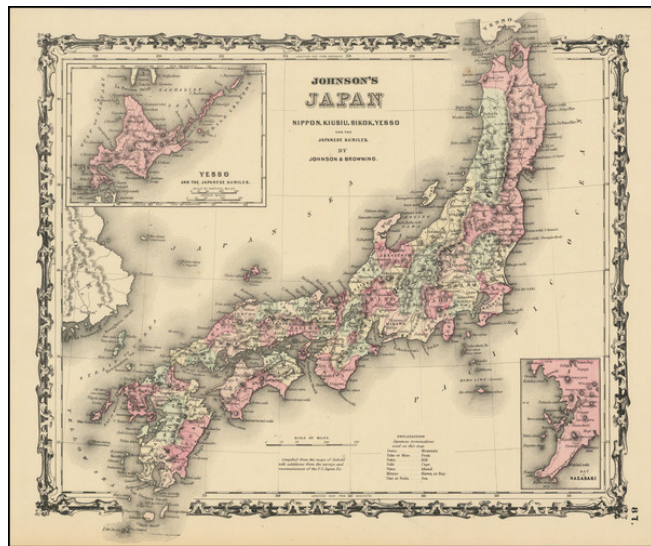

Barry Lawrence Ruderman Antique Maps Inc.

7407 La Jolla Boulevard
La Jolla, CA 92037

www.raremaps.com

(858) 551-8500
blr@raremaps.com

Colton's Japan Nippon, Kiusiu, Sikok, Yesso and the Japanese Kuriles

Stock#: 101076
Map Maker: Johnson & Browning
Date: 1861
Place: New York
Color: Hand Colored
Condition: VG+
Size: 15 x 13 inches
Price: \$ 175.00

Description:

Detailed map of Japan, colored by Prefecture, with insets of Nagasaki and Yesso.

Shows towns, rivers, lakes, mountains, islands, etc. A terrific regional map from J.H. Colton, one of the most prolific American mapmakers of the mid-19th century.