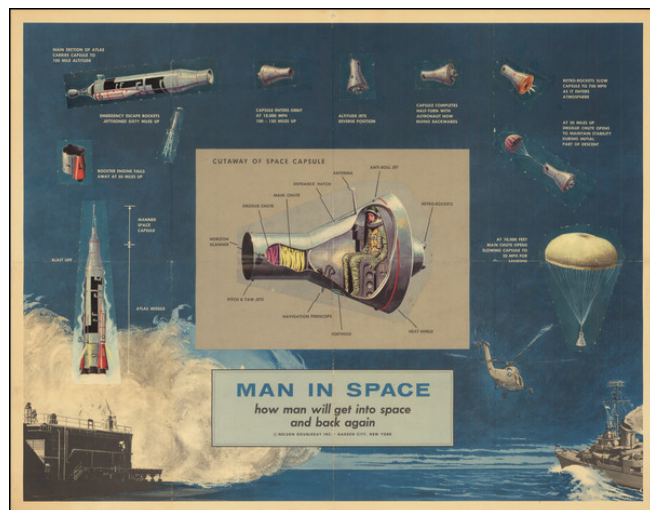

### Description:

This 1968 poster "Man in Space" provides a detailed depiction of an astronaut's journey to space and back. It shows the sequence of a space mission, starting from the lift-off of the Atlas rocket carrying the manned capsule, progressing through various phases such as the jettisoning of the escape rockets and the re-entry module, to the final splashdown where the capsule is retrieved by a ship.

Highlighted features on the poster include:

- The main section of the Atlas rocket and the manned capsule as they ascend to a 100-mile altitude.
- The escape rockets being released at a certain height above Earth.
- The capsule's re-entry process, where it turns around to allow the heat shield to absorb the intense frictional heat of re-entry into Earth's atmosphere.
- A detailed cutaway illustration of the space capsule, showing an astronaut seated inside with controls, life support systems, and navigation equipment labeled clearly.
- The parachute deployment at 10,000 feet to slow the capsule for a safe ocean landing.

The poster serves as an informative piece, illustrating the technical aspects of a space mission during an era of intense interest and competition in space exploration.