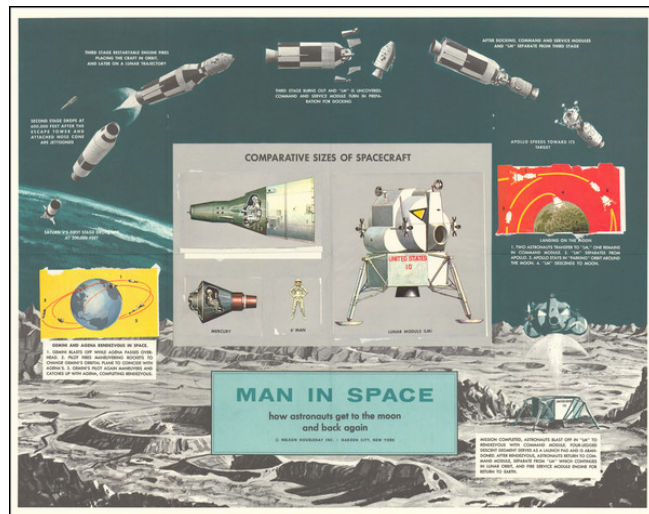

Description:

Space Race and Moon Landing

Attractive poster produced by Nelson Doubleday Inc. to capitalize on the global interest in space explorations and plans for a Lunar landing. The poster showcases U.S. space exploration, highlighting the Gemini, Mercury, and Apollo missions that had previously ventured into outer space. Several illustrations show the trajectory of the Gemini and Agena which marked the United States' first orbit of Earth and provided practice for the Lunar landing. On the other side of the poster is a diagram for the hypothesized route of the Lunar module that would bring men to the moon.

The depiction of the Saturn V dates this poster to around 1968 while the lack of specific mention of a successful moon landing likely means this was produced before the Apollo 11 mission. It is an interesting look at the late Space Race and a reminder of the fervor generated by space travel in the late 1960s.