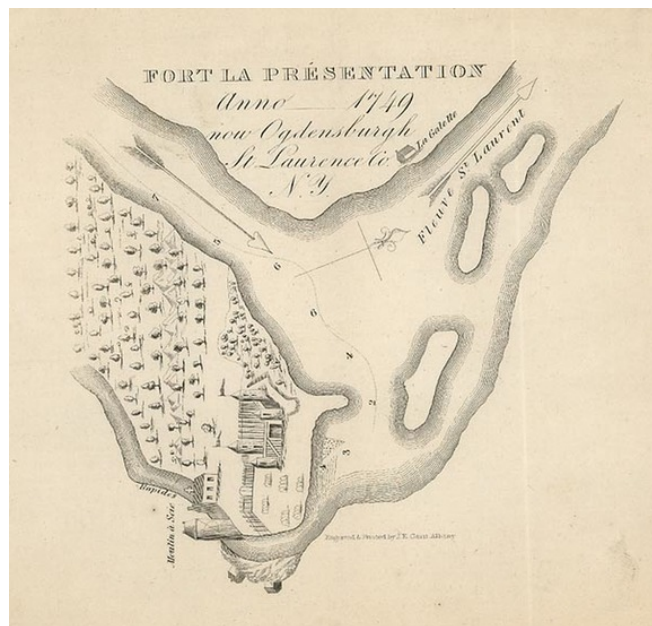

**Barry Lawrence Ruderman
Antique Maps Inc.**

7407 La Jolla Boulevard
La Jolla, CA 92037

www.raremaps.com

(858) 551-8500
blr@raremaps.com

Fort La Presentation Anno 1749 now Ogdensburgh St. Laurence Co. N.Y.

Stock#: 10046
Map Maker: Gaviti
Date: 1850
Place: Albany
Color: Uncolored
Condition: VG+
Size: 6 x 6 inches
Price: SOLD

Description:

Interesting plan of this French Fort on the St. Lawrence River. Shows the fort,, church, rapids, etc.