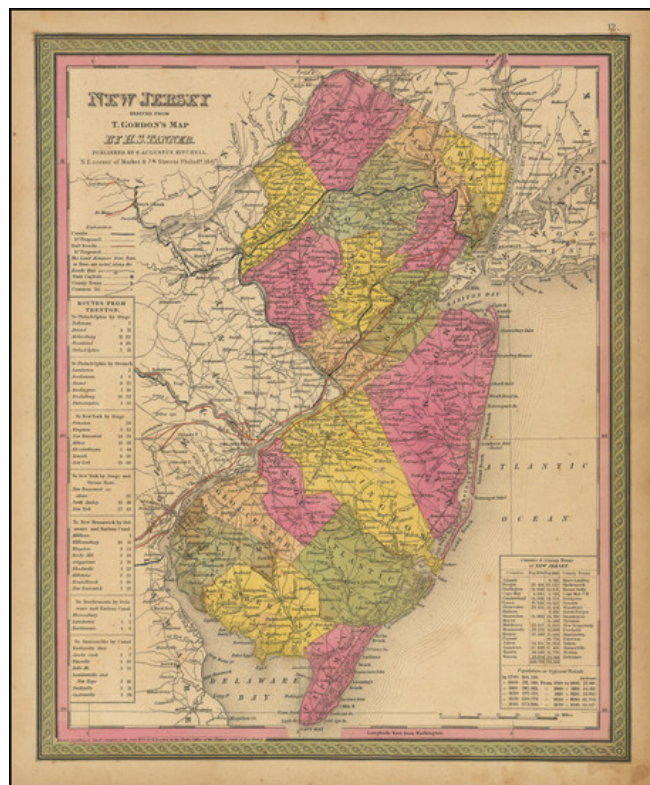

Barry Lawrence Ruderman Antique Maps Inc.

7407 La Jolla Boulevard
La Jolla, CA 92037

www.raremaps.com

(858) 551-8500
blr@raremaps.com

New Jersey Reduced From T. Gordon's Map. By H.S. Tanner. 1847

Stock#: 100339
Map Maker: Mitchell
Date: 1847
Place: Philadelphia
Color: Hand Colored
Condition: VG+
Size: 12.5 x 15 inches
Price: \$ 195.00

Description:

A detailed and attractive map of New Jersey, published by SA Mitchell in Philadelphia.

The map is hand colored by county, showing roads, canals, towns, steamship routes and other interesting details.

Includes railroads and proposed railroads and a number of tables of distances, stage routes, canal routes and populations.

Detailed Condition: