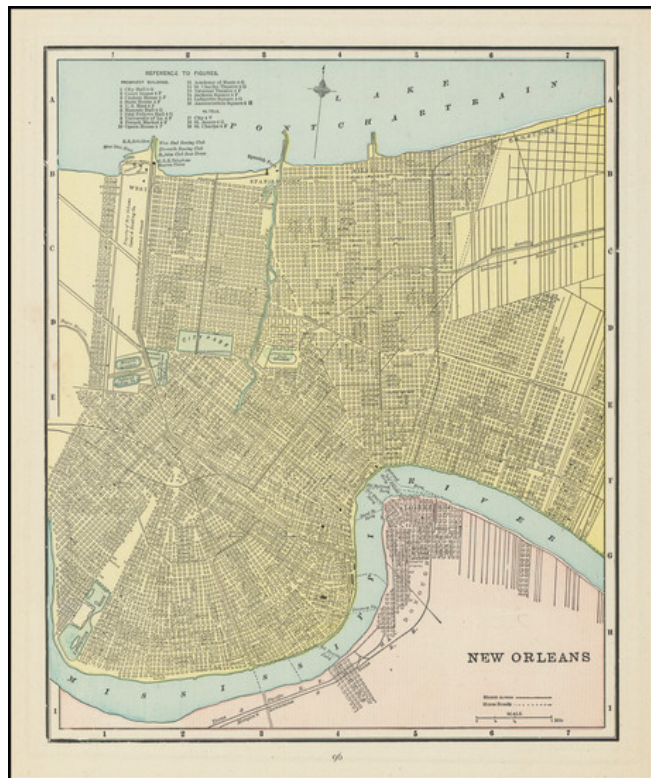

Barry Lawrence Ruderman Antique Maps Inc.

7407 La Jolla Boulevard
La Jolla, CA 92037

www.raremaps.com

(858) 551-8500
blr@raremaps.com

New Orleans

Stock#: 100284
Map Maker: Cram
Date: 1887
Place: Chicago
Color: Color
Condition: VG
Size: 9.5 x 11 inches
Price: \$ 125.00

Description:

Detailed city plan of New Orleans, published by George Cram.

The map shows streets, buildings, train lines, public places, rivers etc.

Cram was one of the pre-eminent American Mapmakers of the late 19th Century, relying upon a cerographic printing process first applied to maps by the Morse family in the late 1830s, which ultimately led to the demise of the handcolored map.