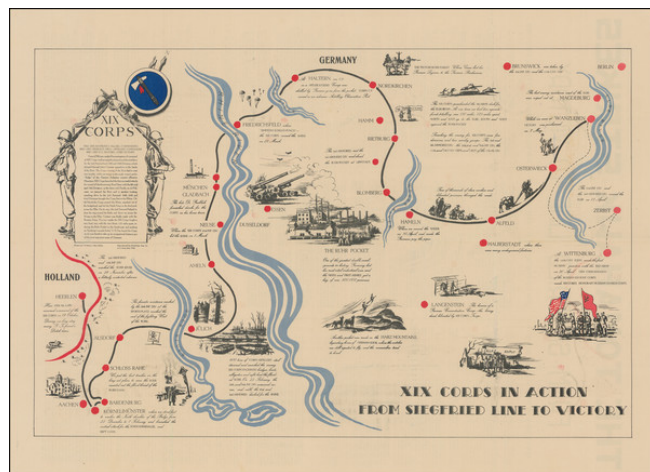

Barry Lawrence Ruderman Antique Maps Inc.

7407 La Jolla Boulevard
La Jolla, CA 92037

www.raremaps.com

(858) 551-8500
blr@raremaps.com

XIX Corps in Action From Siegfried Line to Victory

Stock#: 100160
Map Maker: 62nd Engineer Topographic
Company
Date: 1945
Place: Fort Lewis, Washington
Color: Color
Condition: VG+
Size: 26.5 x 17.25 inches
Price: \$ 295.00

Description:

Interesting unit history map, tracing the significant advances of the 9th Corps under Major General Raymond S. McLain through Germany in the spring of 1945.

The map details the Corps' trajectory as it breached the formidable Siegfried Line and progressed toward ultimate victory, punctuated by notations of intense skirmishes, critical battles, the liberation of concentration camps, culminating in the poignant meeting with the Red Army at Wittenburg.

The strategic movements are underscored by illustrated vignettes, providing a visual narrative of the Corps' march across the war-torn landscapes of Europe.

Detailed Condition:

Folding. Text printed on verso.