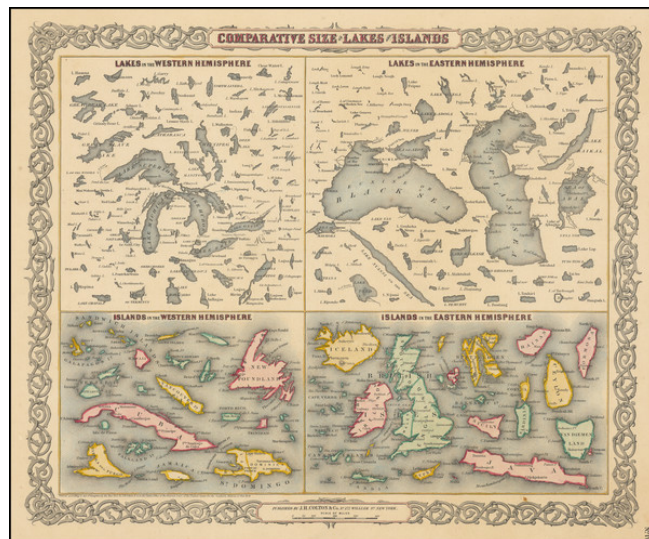

Barry Lawrence Ruderman Antique Maps Inc.

7407 La Jolla Boulevard
La Jolla, CA 92037

www.raremaps.com

(858) 551-8500
blr@raremaps.com

Comparative Size of Lakes and Islands [Great Lakes, Cuba, Formosa, Ireland, Sicily, Cyprus, Vancouver, Sandwich Islands, Puerto Rico, Corsica, Sardinia, Balearics, Malta, etc]

Stock#: 100135
Map Maker: Colton
Date: 1856
Place: New York
Color: Hand Colored
Condition: VG+
Size: 16 x 13 inches
Price: \$ 145.00

Description:

An unusual chart showing the comparative sizes of the major lakes and islands of the Eastern and Western Hemispheres.

While Mountain and River Charts were common in 19th Century Atlases, this lakes and islands chart is very unusual.

Classical Colton decorative border.

Detailed Condition: