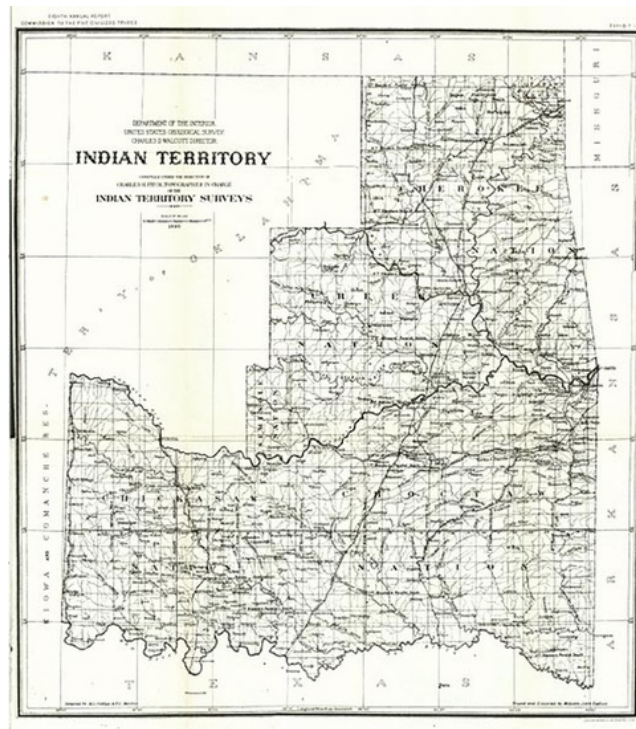

## Indian Territory...1898

**Stock#:** 0723  
**Map Maker:** United States Department of the Interior  
**Date:** 1898  
**Place:** Washington  
**Color:** Uncolored  
**Condition:** VG+  
**Size:** 20 x 18 inches  
**Price:** SOLD

### Description:

Interesting map of Indian Territory, after it had been severed from Oklahoma Territory, but before the brief naming of the region as Sequoyah. Prepared for the 8th Annual Report of the Commission to the Five Civilized Tribes by Charles Fitch. This is one of the most detailed 19th Century maps of the region and one of the very few to focus on Indian Territory after its split from Oklahoma.