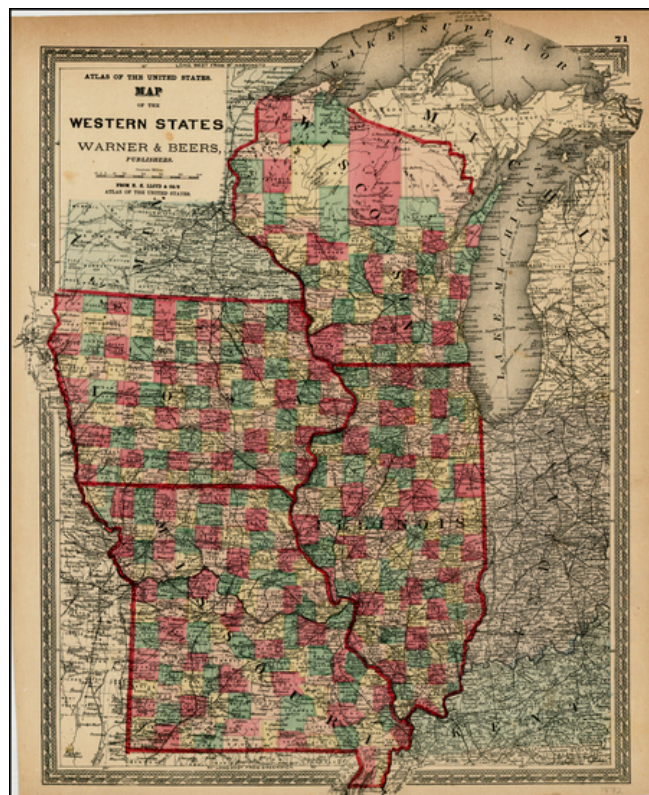

Barry Lawrence Ruderman Antique Maps Inc.

7407 La Jolla Boulevard
La Jolla, CA 92037

www.raremaps.com

(858) 551-8500
blr@raremaps.com

Map of the Western States [Wisconsin, Iowa, Missouri, Illinois]

Stock#: 0670
Map Maker: Lloyd & Warner & Beers
Date: 1872
Place: Chicago
Color: Hand Colored
Condition: VG
Size: 17 x 13.5 inches
Price: SOLD

Description:

Detailed map of the states along the northern Mississippi, handcolored by county, showing towns, railroads, depots, etc.

Detailed Condition: