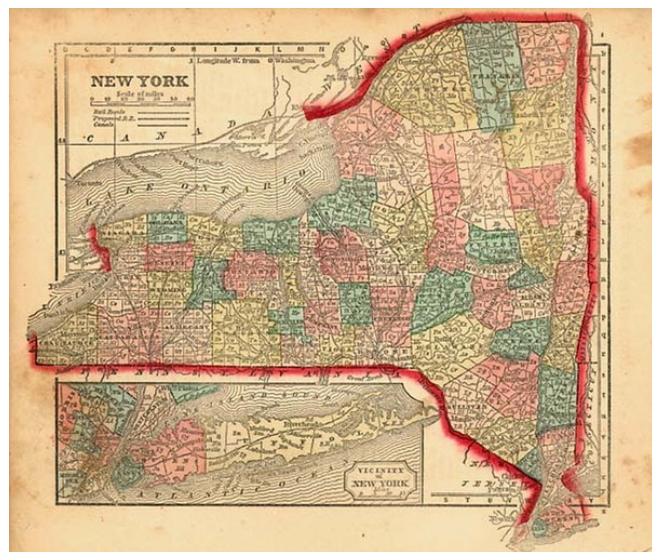

Barry Lawrence Ruderman Antique Maps Inc.

7407 La Jolla Boulevard
La Jolla, CA 92037

www.raremaps.com

(858) 551-8500
blr@raremaps.com

New York

Stock#: 0505
Map Maker: Morse
Date: 1825
Place: New Haven
Color: Hand Colored
Condition: VG
Size: 9.5 x 8 inches
Price: SOLD

Description:

Interesting little map of New York, with towns coded by number and an accompanying table. Not all counties formed. Inset of region around New York City.

Detailed Condition: