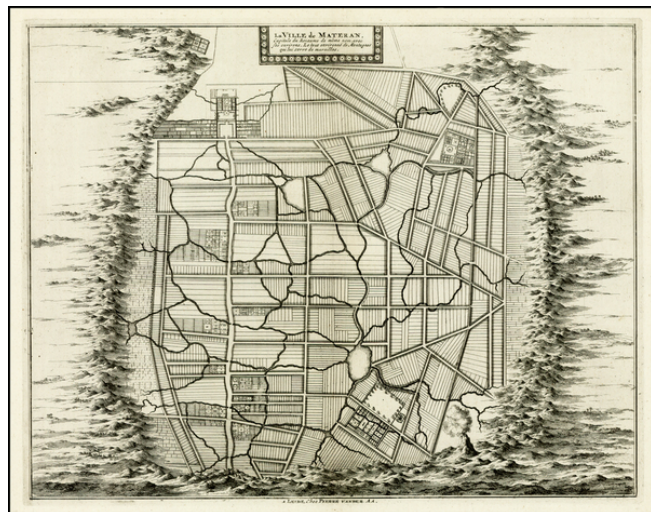

**Barry Lawrence Ruderman
Antique Maps Inc.**

7407 La Jolla Boulevard
La Jolla, CA 92037

www.raremaps.com

(858) 551-8500
blr@raremaps.com

La Ville de Materan, Capitale du Roiaume de Meme nom, avec ses environs

Stock#: 0244gh
Map Maker: van der Aa
Date: 1700 circa
Place: Leiden
Color: Uncolored
Condition: VG+
Size: 14 x 11 inches
Price: \$ 176.00

Description:

Rare plan of the city of Mataram on the Island of Lombok, immediately east of Bali in Indonesia.