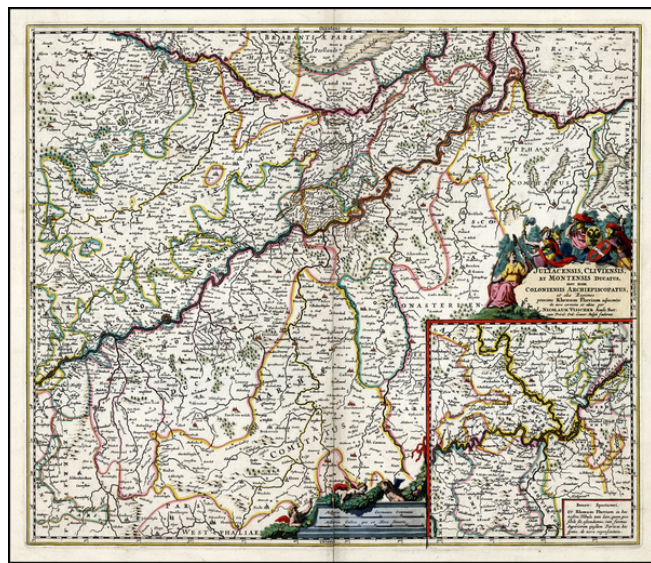

**Barry Lawrence Ruderman
Antique Maps Inc.**

7407 La Jolla Boulevard
La Jolla, CA 92037

www.raremaps.com

(858) 551-8500
blr@raremaps.com

**Juliacensis, Cliviensis, et Montensis Ducatus, nec non Coloniensis Archiepiscopatus et
aliae Regionis proximae Rhenum Fluvium . . . (Heightened in Gold!)**

Stock#: 0195ops
Map Maker: Visscher I
Date: 1688 circa
Place: Amsterdam
Color: Hand Colored
Condition: VG
Size: 23 x 17.5 inches
Price: \$395.00

Description:

Old Color, gold highlighted example of this decorative map of western Germany, including Dortmund, Cologne, and the course of the Rhine as it winds into the eastern part of the Netherlands.

West is at the top of the map. The title cartouche is surrounded by an elaborate scene including coats of arms.

From a rare composite atlas by Abraham Wolfgang, with no text on verso.

Detailed Condition:

Old Color. Heightened in Gold. Centerfold repaired with some soiling and spotting.