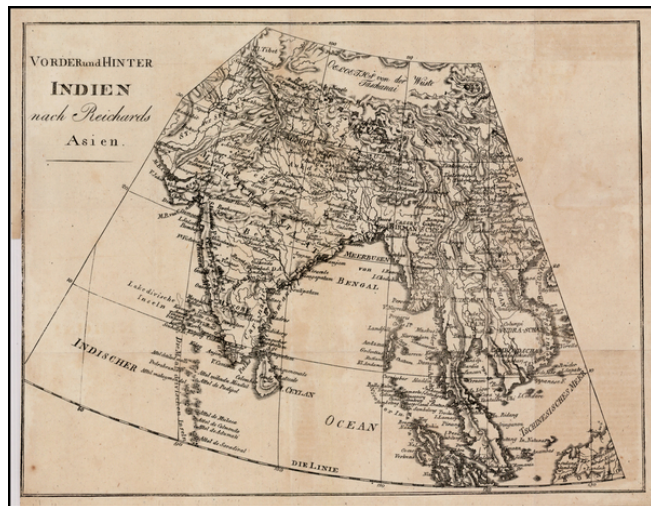

**Barry Lawrence Ruderman
Antique Maps Inc.**

7407 La Jolla Boulevard
La Jolla, CA 92037

www.raremaps.com

(858) 551-8500
blr@raremaps.com

Indien Vorder und Hinter Indien nach Reichards Asien

Stock#: 0173gh
Map Maker: Reichard
Date: 1800 circa
Place: Weimar
Color: Uncolored
Condition: VG
Size: 12.5 x 9.5 inches
Price: SOLD

Description:

Rare globe gore style map of India & Southeast Asia, from *Taschenbuch der Reisen*.

Detailed Condition:

4-sheet map, unjoined. Minor foxing in right tables.