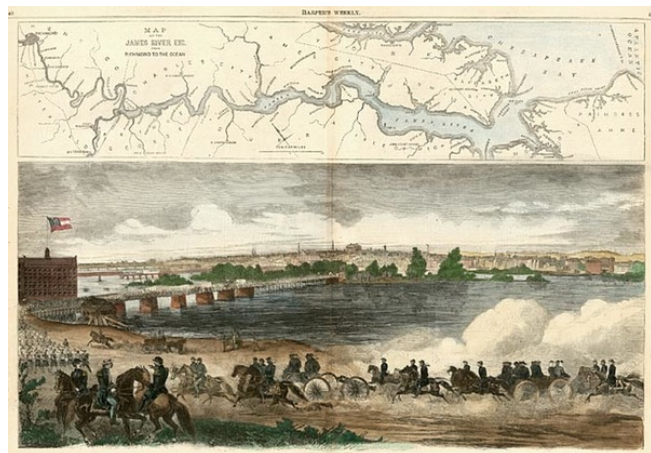

Barry Lawrence Ruderman Antique Maps Inc.

7407 La Jolla Boulevard
La Jolla, CA 92037

www.raremaps.com

(858) 551-8500
blr@raremaps.com

Map of the James River Etc. from Richmond to the Ocean

Stock#: 0171
Map Maker: Harper's Weekly
Date: 1862
Place: New York
Color: Hand Colored
Condition: VG
Size: 20.5 x 4.5 inches
Price: SOLD

Description:

Detailed map of the James River from Richmond to Chesapeake Bay. Below is a map of the City of Richmond, with troops across the river, closing in on a main bridge. The view is 20x9, handcolored, very nice.