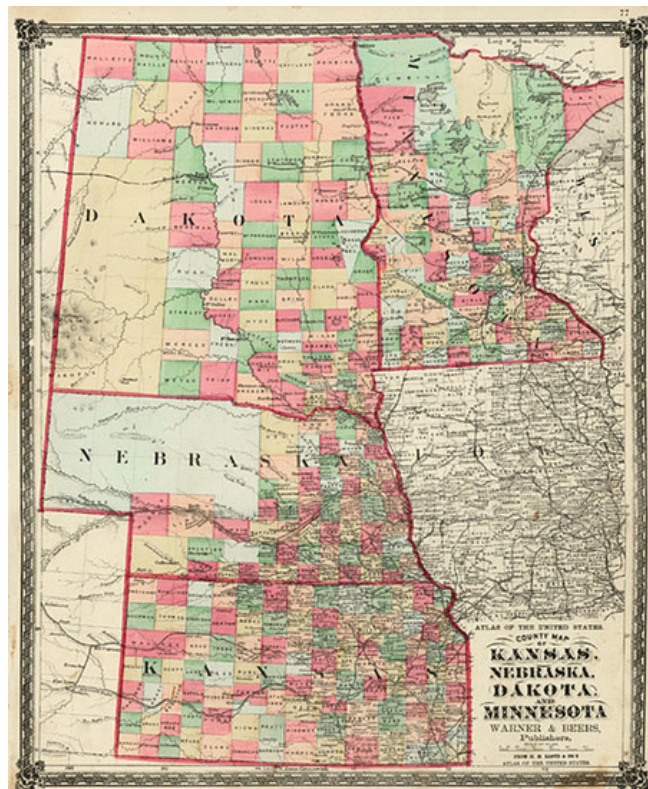

Barry Lawrence Ruderman Antique Maps Inc.

7407 La Jolla Boulevard
La Jolla, CA 92037

www.raremaps.com

(858) 551-8500
blr@raremaps.com

County Map of Kansas, Nebraska, Dakota and Minnesota

Stock#: 0121
Map Maker: Lloyd & Warner & Beers
Date: 1872
Place: Chicago
Color: Hand Colored
Condition: VG
Size: 13 x 17 inches
Price: SOLD

Description:

Handcolored by county. Decorative border. Shows towns, railroads, rivers, etc.

Detailed Condition: