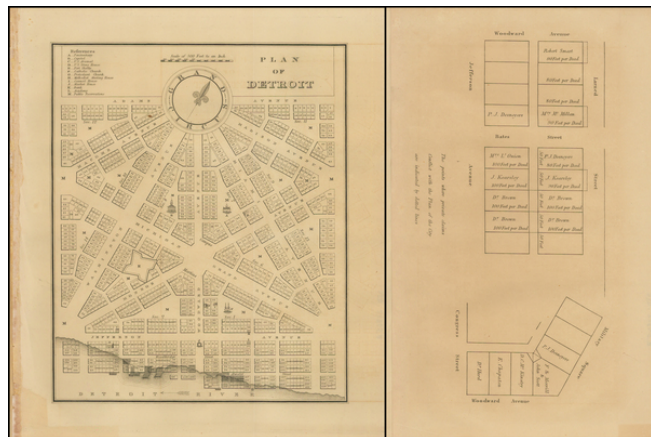

Barry Lawrence Ruderman Antique Maps Inc.

7407 La Jolla Boulevard
La Jolla, CA 92037

www.raremaps.com

(858) 551-8500
blr@raremaps.com

Plan of Detroit

Stock#: 0119bm
Map Maker: Lewis
Date: 1831
Place: Washington
Color: Uncolored
Condition: VG
Size: 10 x 8.5 inches
Price: SOLD

Description:

Rare early plan of Detroit from the first edition of the American State Papers.

A highly desirable early plan of Detroit.

With the additional leaf showing plots off of Larned Street and Bates Street.