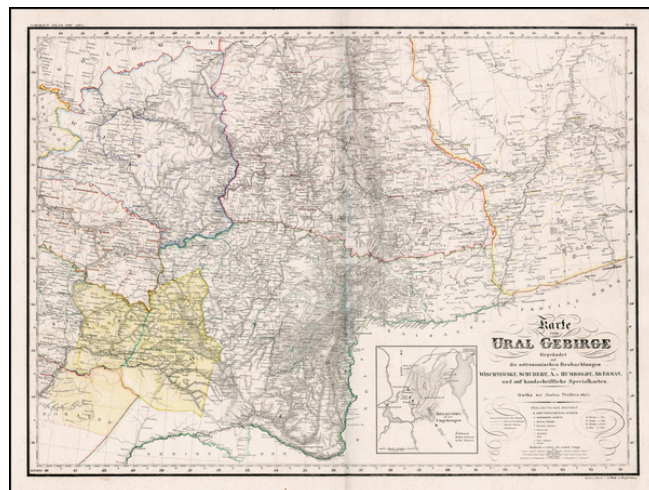

Stock#: 0091gh
Map Maker: Perthes
Date: 1837
Place: Gotha
Color: Hand Colored
Condition: VG
Size: 28.5 x 21.5 inches
Price: \$ 495.00

Description:

Rare and highly detailed map of the Ural Region, with a large inset of the Bjelaja Gora area.

The map shows post roads, government roads, district roads, mountains, rivers, lakes, towns, boundaries and a host of other details.

There are very few maps which focus on this region in the early 19th Century.