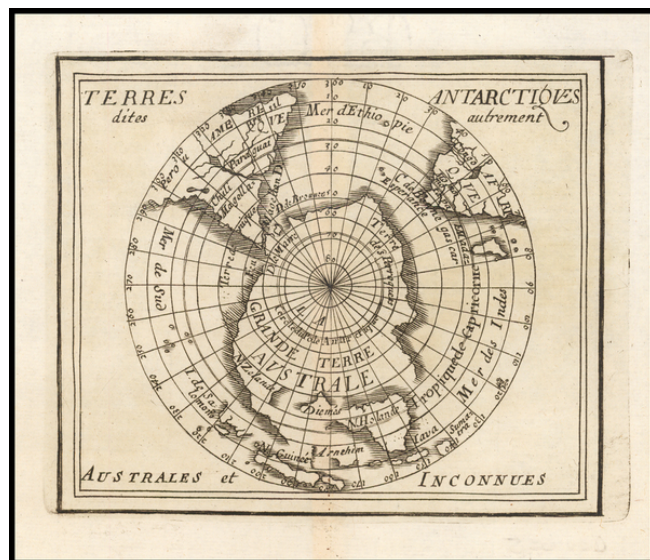

## Terres Antarctiques

**Stock#:** 0067dg  
**Map Maker:** Du Val  
**Date:** 1682 circa  
**Place:** Paris  
**Color:** Uncolored  
**Condition:** VG+  
**Size:** 5 x 5 inches  
**Price:** \$245.00

### Description:

Rare map of the Southern Hemisphere, illustrating the known and imagined lands of the Southern Arctic Regions.

The map provides a fine accounting of the lands of the South Polar regions, much of which were fictional.