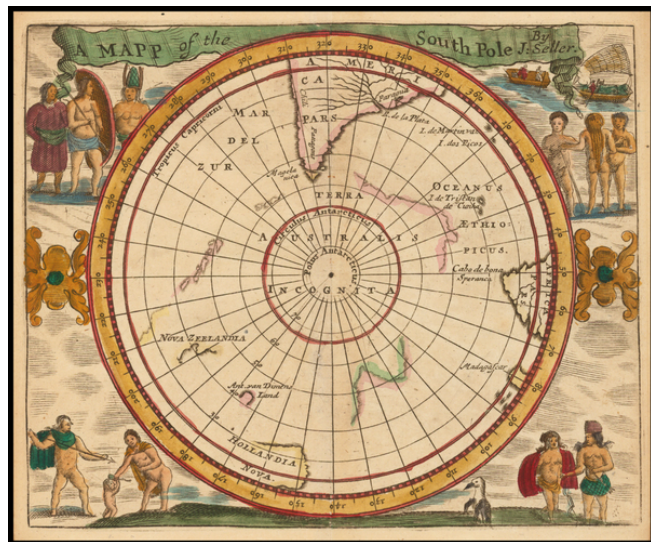

Barry Lawrence Ruderman Antique Maps Inc.

7407 La Jolla Boulevard
La Jolla, CA 92037

www.raremaps.com

(858) 551-8500
blr@raremaps.com

A Mapp of the South Pole. By J. Seller

Stock#: 0059dg
Map Maker: Seller
Date: 1684
Place: London
Color: Hand Colored
Condition: VG
Size: 6 x 5 inches
Price: \$1,800.00

Description:

A 17th Century English South Polar Rarity

Rare miniature map of the South Polar region , from Seller's *Atlas Maritimus*.

Both the cartographic detail and embellishments are based upon the Hondius/Jansson map of the South Polar regions.