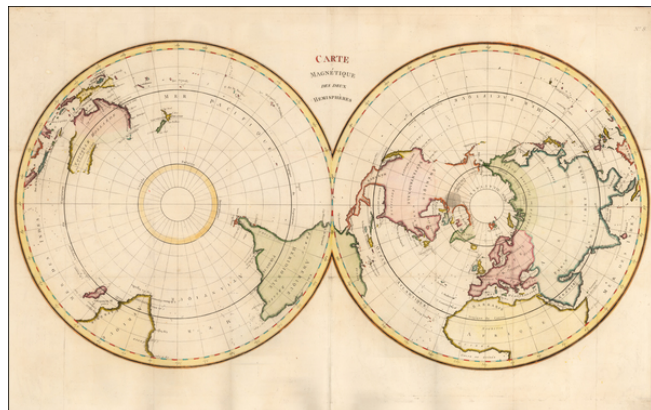

Barry Lawrence Ruderman Antique Maps Inc.

7407 La Jolla Boulevard
La Jolla, CA 92037

www.raremaps.com

(858) 551-8500
blr@raremaps.com

(World) Carte Magnetique des deux Hemispheres

Stock#: 0050dg
Map Maker: Buffier
Date: 1780
Place: Paris
Color: Hand Colored
Condition: VG
Size: 36 x 18.5 inches
Price: \$475.00

Description:

A good example of La Perouse's double hemisphere map of the World, which accompanied George Louis Leclerc Buffon's *Histoire naturelle, generale et particulare*, a monumental multi-volume treatise first published at the end of the 18th Century.

Includes a conjectural Australia, good treatment of New Zealand after Cook, detailed treatment of the NW Coast of America, post-dating the voyages of Cook, but pre-dating Vancouver, with nice detail in the Arctic Circle.