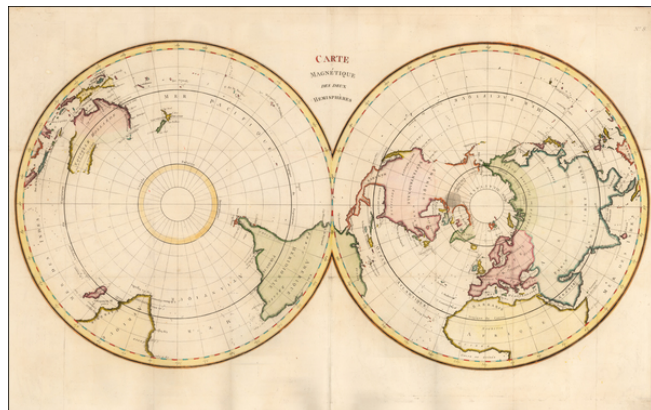

Barry Lawrence Ruderman Antique Maps Inc.

7407 La Jolla Boulevard
La Jolla, CA 92037

www.raremaps.com

(858) 551-8500
blr@raremaps.com

(World) Carte Magnetique des deux Hemispheres

Stock#: 0050dg
Map Maker: Buffier
Date: 1780
Place: Paris
Color: Hand Colored
Condition: VG
Size: 36 x 18.5 inches
Price: SOLD

Description:

A good example of La Perouse's double hemisphere map of the World, which accompanied George Louis Leclerc Buffon's *Histoire naturelle, generale et particulare*, a monumental multi-volume treatise first published at the end of the 18th Century.

Includes a conjectural Australia, good treatment of New Zealand after Cook, detailed treatment of the NW Coast of America, post-dating the voyages of Cook, but pre-dating Vancouver, with nice detail in the Arctic Circle.