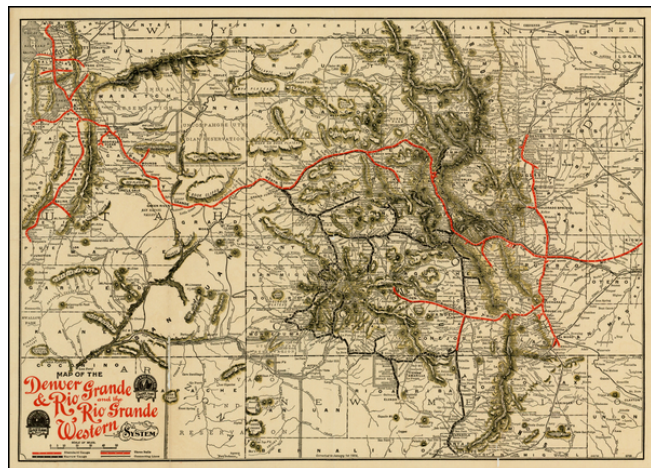

Barry Lawrence Ruderman Antique Maps Inc.

7407 La Jolla Boulevard
La Jolla, CA 92037

www.raremaps.com

(858) 551-8500
blr@raremaps.com

Map of the Denver and Rio Grande Railroad Western System. 1904

Stock#: 0022dd
Map Maker: American Bank Note Company
Date: 1904
Place: New York
Color: Color
Condition: VG
Size: 17.5 x 14 inches
Price: SOLD

Description:

Nice example of this excellent railroad map of Colorado.

A fine early map of Colorado, promoting the lines of the Denver & Rio Grande Western, as it expanded throughout Colorado.

Identifies Standard Gauge, Narrow Gauge, Three Rails and Connecting Lines.

Detailed Condition:

Clean fold split, repaired on verso and unrepaired split near title.